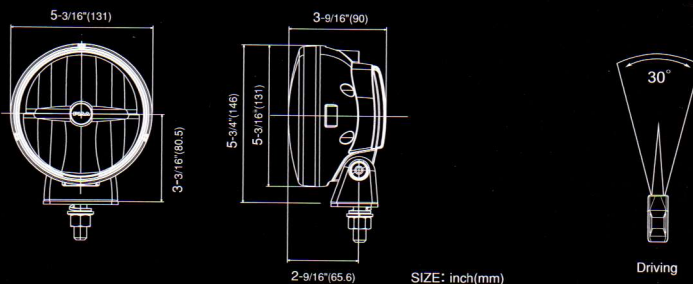

BulbType Rearward-Facing, LED bulbs, 6000kelvin
Description Housing Cast Aluminum
Lens Polycarbonate
Kit Includes Two lamps and pre-wired harness with fuse and switch and grills.

P.N.	SPEC
DK555BXG	Driving / 12V 14watt LED / 6000K / ECE,SAE,CCC