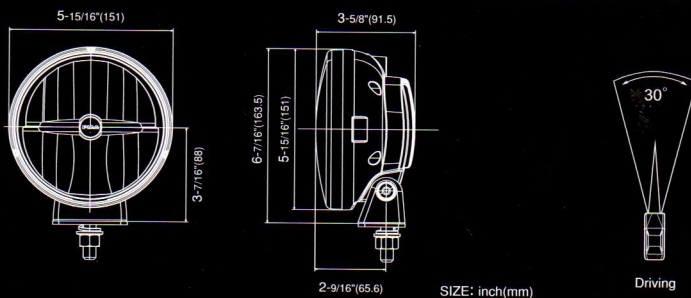

BulbType Rearward-Facing, LED bulbs, 6000kelvin
Description Housing Cast Aluminum
Lens Polycarbonate
Kit Includes Two lamps and pre-wired harness with fuse and switch and grills.

P.N.	SPEC
DK565BXG	Driving / 12V 18watt LED / 6000K / ECE,SAE,CCC