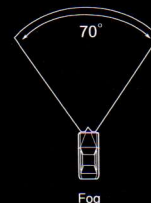

LED LAMPS

LP SERIES

LP270

BulbType Rearward-Facing, LED bulbs, 6000kelvin
Description Housing Cast Aluminum
Lens Polycarbonate
Kit Includes Two lamps and pre-wired harness with fuse and switch.

P.N.	SPEC
DK275X	Driving / 12V 8.5watt LED / 6000K / SAE
DK276	Driving / 12V 9watt LED / Ion Yellow

BulbType Rearward-Facing, LED bulbs, 6000kelvin
Description Housing Cast Aluminum
Lens Polycarbonate
Kit Includes Two lamps and pre-wired harness with fuse and switch.

P.N.	SPEC
DK277X	Fog / 12V 8.5watt LED / 6000K / ECE,SAE

LP530

BulbType Rearward-Facing, LED bulbs, 6000kelvin
Description Housing Cast Aluminum
Lens Polycarbonate
Kit Includes Two lamps and pre-wired harness with fuse and switch and grills.

P.N.	SPEC
DK535BG	Driving / 12V 8watt LED / 6000K
DK537BEG	Fog / 12V 8watt LED / 6000K / ECE,SAE,CCC
DK53RB	Back-up / 12V 8watt LED / 6000K (without a Grill)