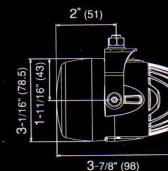

P.N.	SPEC
DK277X	Fog / 12V 8.5watt LED / 6000K / ECE,SAE

SIZE: inch(mm)