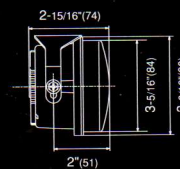

P.N.	SPEC
DK535BG	Driving / 12V 8watt LED / 6000K
DK537BEG	Fog / 12V 8watt LED / 6000K / ECE,SAE,CCC
DK53RB	Back-up / 12V 8watt LED / 6000K (without a Grill)

SIZE: inch(mm)