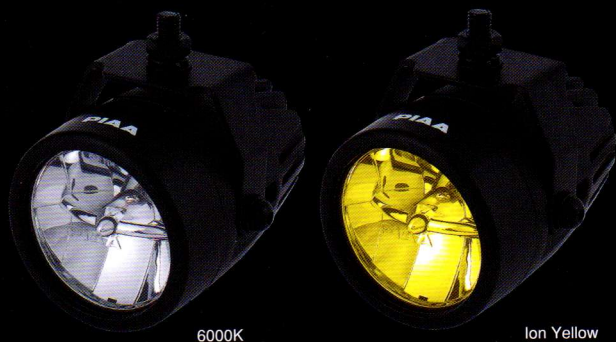

### LP270

6000K

Ion Yellow

**BulbType** Rearward-Facing, LED bulbs, 6000kelvin  
**Description** Housing Cast Aluminum  
 Lens Polycarbonate  
**Kit Includes** Two lamps and pre-wired harness with fuse and switch.

P.N.	SPEC
DK275X	Driving / 12V 8.5watt LED / 6000K / SAE
DK276	Driving / 12V 9watt LED / Ion Yellow

SIZE: inch(mm)

Driving

**BulbType** Rearward-Facing, LED bulbs, 6000kelvin  
**Description** Housing Cast Aluminum  
 Lens Polycarbonate  
**Kit Includes** Two lamps and pre-wired harness with fuse and switch.

P.N.	SPEC
DK277X	Fog / 12V 8.5watt LED / 6000K / ECE,SAE

SIZE: inch(mm)

Fog

### LP530

**BulbType** Rearward-Facing, LED bulbs, 6000kelvin  
**Description** Housing Cast Aluminum  
 Lens Polycarbonate  
**Kit Includes** Two lamps and pre-wired harness with fuse and switch and grills.