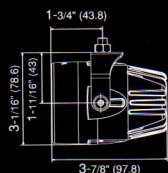

P.N.	SPEC
DK275X	Driving / 12V 8.5watt LED / 6000K / SAE
DK276	Driving / 12V 9watt LED / Ion Yellow

SIZE: inch(mm)

Driving

**BulbType** Rearward-Facing, LED bulbs, 6000kelvin  
**Description** Housing Cast Aluminum  
 Lens Polycarbonate  
**Kit Includes** Two lamps and pre-wired harness with fuse and switch.