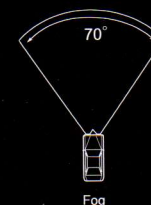

Driving

Fog