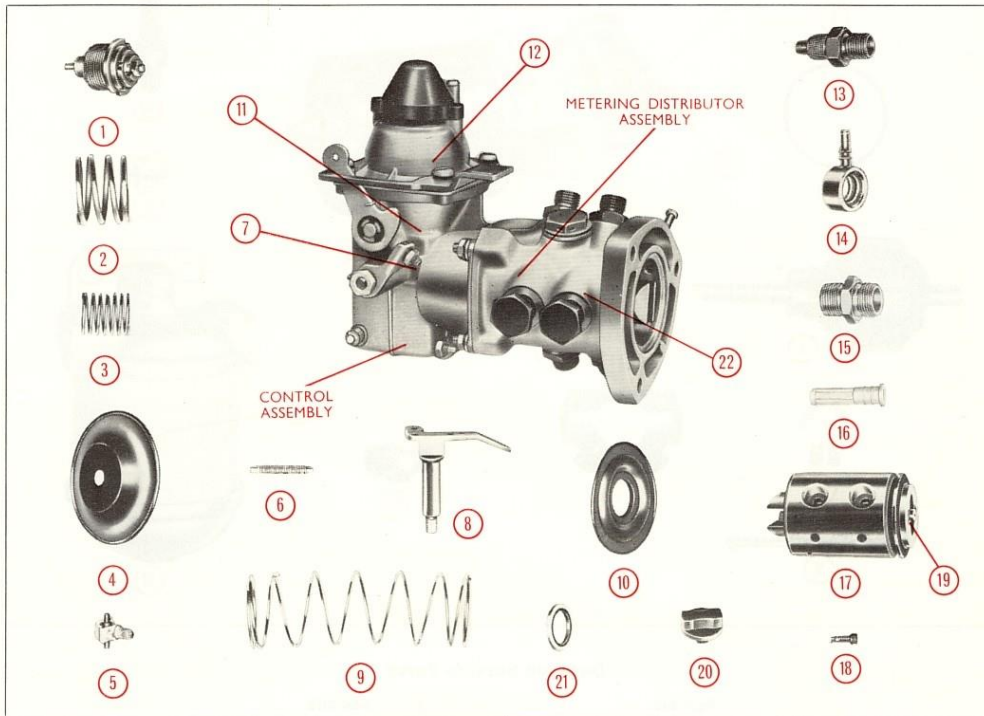

LUCAS

PETROL INJECTION EQUIPMENT

SECTION

M

CONTROL AND METERING DISTRIBUTOR ASSEMBLY

Detailed Service Parts

Part No.	54073014
Comprising:	
Control	73047A/B
Metering distributor	73059A/B

Illus. No.	Part No.	Control	73047A/B
1	...	Screw assembly control	54733423
2	...	Spring, calibration, inner	54730805
3	...	Spring, calibration, outer	54730806
4	...	Diaphragm	54732970
5	...	Bearing, spherical	54733422
6	...	Screw, full load stroke	54730768
7	...	Screw, cam follower...	54730836
8	...	Shaft and arm, pivot...	54730767
9	...	Spring, cam follower	54732794
10	...	Seal, distributor control	54730788
11	...	Body	54730831
12	...	Chamber, depression	54730838
-	...	Sundry parts set	54733322

Illus. No.	Part No.	Metering Distributor	73059A/B
-	...	'O' ring kit	54733424
13	...	Connection, outlet	54732911
-	...	Bolt, banjo	54730900
14	...	Banjo, firtree...	54731886
15	...	Connection, inlet	54732892
16	...	Strainer	54732894
17	...	Rotor and sleeve	54730762
18	...	Screw cap	54732032
19	...	Screw, countersunk	54730764
20	...	Coupling, drive	54730757
-	...	Washer, outlet sealing	54730983
21	...	Washer, inlet sealing	54730984
-	...	Connection, spill-off	54733252
22	...	Body	54730845